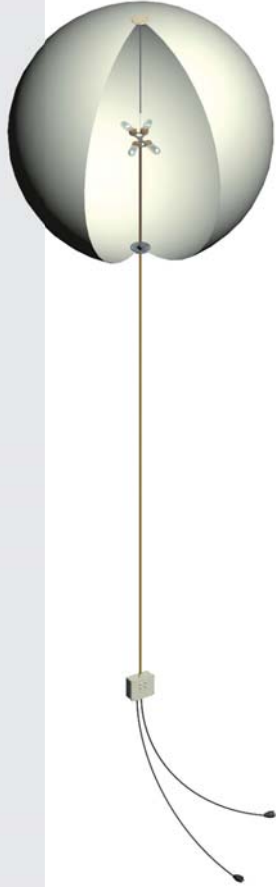

lunix
by airstar

airstar
Space lighting

Specification

- > Helium-inflated balloon
- > Suspended, can also be air-inflated
- > Indoor or outdoor use
- > Dimmable light (halogen)
- > Round or elliptical shape

Customization

- > Vinyl graphics
- > Digital print on the envelope
- > Coloured, embroidered or printed slip covers

Use

- > Lighting
- > Decoration
- > Promotional

Photometric specifications

Technical data

Lunix	Lunix 200		Lunix 200 CX		Lunix 250		Lunix 370		Lunix 500
Diameter (cm)	200		206 x 255		250		370		500
Helium volume (m ³)	4.2		6.5		8.2		26.5		65.4
Average setup time (min)	25		40		90		120		120
Type of lamps	Halogen		Halogen		Halogen		Halogen		Halogen
Supply voltage (V/Hz)	230	120	230	120	230	120	230	120	230
Number and power of lamps (W)	4 x 1 000	4 x 650	4 x 1 000	4 x 650	4 x 1 000	4 x 650	8 x 1 000		8 x 2 000
Number of plugs	3						5		
Wind resistance (mph)	20		25						