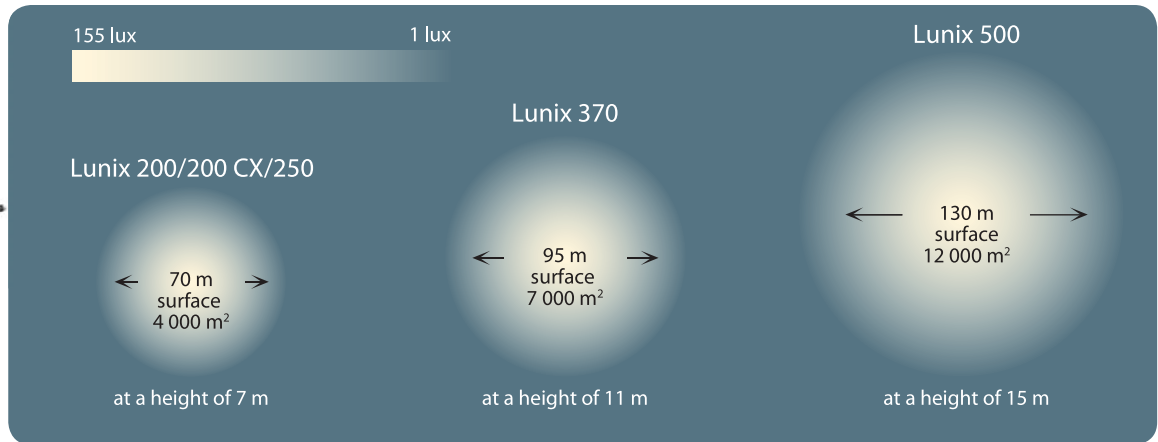

Photometric specifications

Technical data

Lunix	Lunix 200		Lunix 200 CX		Lunix 250		Lunix 370		Lunix 500
Diameter (cm)	200		206 x 255		250		370		500
Helium volume (m³)	4.2		6.5		8.2		26.5		65.4
Average setup time (min)	25		40		90		120		120
Type of lamps	Halogen		Halogen		Halogen		Halogen		Halogen
Supply voltage (V/Hz)	230	120	230	120	230	120	230	120	230
Number and power of lamps (W)	4 x 1 000	4 x 650	4 x 1 000	4 x 650	4 x 1 000	4 x 650	8 x 1 000		8 x 2 000
Number of plugs	3						5		
Wind resistance (mph)	20		25