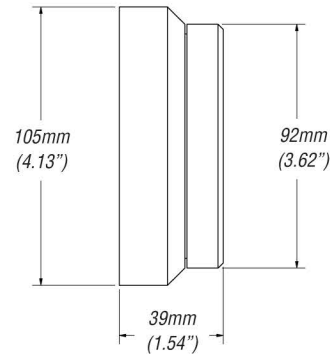

.8X HD Wide Angle Converter
14.5oz (410g)
102mm Filter Thread