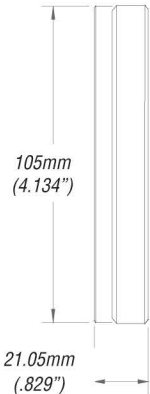

Specifications

Century

Century Add-ons for Panasonic AG-HPX170 & HMC150 Camcorders

	Description	Focal Length	Aperture	Horiz. Angle of View	35mm Still Equivalent	Comments
ORIGINAL LENS	13X	3.9-51mm	f/1.6-3.0	63.2-5.4	28-368mm	
OHD-06WA-AG	.6X HD Wide Angle Adapter*	2.34-20.4mm	f/1.6-3.0	91.5-13.4	17.6-153mm	Partial zoom in auto focus only
OHD-08CV-AG	.8X HD Wide Angle Converter*	3.1-40.8mm	f/1.6-3.0	75.1-6.7	23.4-306mm	Full zoom capability
OHD-FEAD-AG	Fisheye HD Adapter*	Approx.1.56mm	f/1.6-3.0	114	11.7mm	Partial zoom in auto focus only

*Note: Bayonet Mount

** 72mm thread-in adapters

.6X HD Wide Angle Adapter
7oz (200g)
102mm Filter Thread

.8X HD Wide Angle Converter
14.5oz (410g)
102mm Filter Thread

Fisheye HD Adapter
7.6oz (213g)