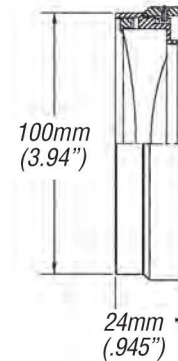

Specifications

Century

Century Add-ons for Panasonic AG-HPX170 & HMC150 Camcorders

	Description	Focal Length	Aperture	Horiz. Angle of View	35mm Still Equivalent	Comments
ORIGINAL LENS	13X	3.9-51mm	f/1.6-3.0	63.2-5.4	28-368mm	
OHD-06WA-AG	.6X HD Wide Angle Adapter*	2.34-20.4mm	f/1.6-3.0	91.5-13.4	17.6-153mm	Partial zoom in auto focus only
OHD-08CV-AG	.8X HD Wide Angle Converter*	3.1-40.8mm	f/1.6-3.0	75.1-6.7	23.4-306mm	Full zoom capability
OHD-FEAD-AG	Fisheye HD Adapter*	Approx.1.56mm	f/1.6-3.0	114	11.7mm	Partial zoom in auto focus only

*Note: Bayonet Mount

** 72mm thread-in adapters

.6X HD Wide Angle Adapter
7oz (200g)
102mm Filter Thread

.8X HD Wide Angle Converter
14.5oz (410g)
102mm Filter Thread

Fisheye HD Adapter
7.6oz (213g)